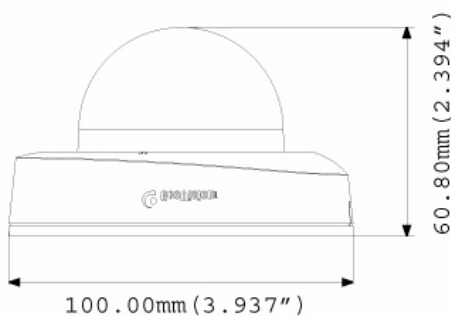

Models

Model	Iris	Focal Length (mm)	Maximum Aperture	Image Format
GV-EFD2100-0F	Fixed	2.8	F/2.0	1/2.7"
GV-EFD2100-2F	Fixed	3.8	F/1.8	1/2.7"

Active Tampering Alarm

Tampered

Focus Change

Camera Shift

Dimensions

General	
Environment Temperature	0 °C ~ 45 °C (32 °F ~ 113 °F)
Humidity	10% to 90% (no condensation)
Power Source	12V DC/PoE (IEEE 802.3af)
Max. Power Consumption	5.8 W
Dimension	∅ 100 x 60 mm (3.9" x 2.4")
Weight	148 g (0.33 lb)
Regulatory	CE, FCC, RCM, RoHS compliant
Power over Ethernet	
PoE Standard	IEEE 802.3af Power over Ethernet / PD
PoE Power Supply Type	End-Span
PoE Power Output	Per Port 48V DC, 350mA. Max. 15.4 watts
Web Interface	
Installation Management	Web-based configuration
Maintenance	Firmware upgrade through Web Browser or Utility
Access from Web Browser	Camera Live View, Video Recording, Change Video Quality, Bandwidth Control, Image Snapshot, Audio, Picture in Picture, Picture and Picture, Privacy Mask, Text Overlay, Digital PTZ
Language	Arabic / Bulgarian / Czech / Danish / Dutch / English / Finnish / French / German / Greek / Hebrew / Hungarian / Indonesian / Italian / Japanese / Lithuanian / Norwegian / Persian / Polish / Portuguese / Romanian / Russian / Serbian / Simplified Chinese / Slovakian / Slovenian / Spanish / Swedish / Thai / Traditional Chinese / Turkish
Applications	
Network Storage	GV-NVR, GV-System, GV-Recording Server
Smart Device Access	GV-Eye for Android smartphone, tablet, iPhone, and iPod Touch GV-Eye HD for iPad
Live Viewing	IE, mobile phone
CMS Server support	GV-Control Center, GV-Center V2, GV-VSM