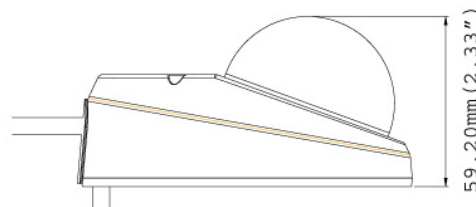

* No Memory Card Slot & local storage function for Argentina.

Active Tampering Alarm

Tampered

Focus Change

Camera Shift

Dimensions

Specifications

| Camera | | |
|-------------------------|---------------|---|
| Image Sensor | | 1/2.5" progressive scan CMOS |
| Picture Elements | | 2048 (H) x 1536 (V) |
| Minimum Illumination | Color BW | 0.5 Lux at F/2.8 |
| Shutter Speed | | Automatic, Manual (1/5 ~ 1/8000 sec.) |
| White Balance | | Automatic, Manual (2800K ~ 8500K) |
| Gain Control | | Automatic |
| S/N Ratio | | 50 dB |
| BLC | | Yes |
| Lens | | |
| Megapixel | | Yes |
| Day/Night | | Yes (electronic) |
| Iris | | Fixed |
| Focal Length | | 2.54 mm |
| Maximum Aperture | | F/2.8 |
| Mount | | M12, Pitch 0.5 mm |
| Image Format | | 1/2.5" |
| Operation | Focus | Fixed |
| | Zoom | Fixed |
| | Iris | Fixed |
| Operation | | |
| Video Compression | | H.264, MJPEG |
| Video Streaming | | Dual streams from H.264 and MJPEG |
| Frame Rate | | 10 fps at 2560 x 1920 * The frame rate and the performance may vary depending on the number of connections and data bitrates (different scenes). |
| Image Setting | | Brightness, Contrast, Saturation, Sharpness, Gamma, White Balance, Flicker-less 50/60 Hz, Image Orientation, Shutter Speed, Backlight Compensation, D/N sensitivity, WDR, Defog |
| Audio Compression | | G.711, AAC (24 kHz / 16 bit) *AAC (24 kHz / 16 bit) is only supported by GV-System V8.5.6 or later. |
| Video Resolution | | |
| Main Stream | 4:3 | 2560 x 1920, 2048 x 1536, 1600 x 1200, 1280 x 960, 640 x 480, 320 x 240 |
| | 16:9 | 1920 x 1080, 1280 x 720, 640 x 360, 448 x 252 |
| | 5:4 | 1280 x 1024, 640 x 512, 320 x 256 |
| Sub Stream | 4:3 | 640 x 480, 320 x 240 |
| | 16:9 | 640 x 360, 448 x 252 |
| | 5:4 | 640 x 512, 320 x 256 |
| Network | | |
| Interface | | 10/100 Ethernet |
| Ethernet Protocol | | HTTP, HTTPS, TCP, UDP, SMTP, FTP, DHCP, NTP, UPnP, DynDNS, 3GPP/ISMA, RTSP, PSIA, SNMP, QoS (DSCP), ONVIF |
| Mechanical | | |
| Temperature Detector | | Yes |
| Camera Angle Adjustment | Pan | -45° ~ 45° |
| | Tilt | 0° ~ 90° |
| | Rotate | 0° ~ 360° |
| Connectors | Power | PoE |
| | Ethernet | Ethernet (10/100 Base-T), RJ-45 |
| | Audio | Built-in microphone |
| | Local Storage | Micro SD/SDHC/SDXC memory card slot (for Class 6 card or above) |
| LED Indicator | | 4 LEDs: Link, ACT, Power, Status |