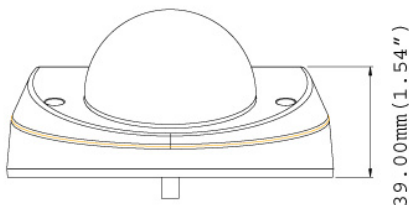

* No Memory Card Slot & local storage function for Argentina.

Active Tampering Alarm

Tampered

Focus Change

Camera Shift

Dimensions

Specifications

| Camera | | |
|-------------------------|---------------|---|
| Image Sensor | | 1/2.5" progressive scan CMOS |
| Picture Elements | | 2048 (H) x 1536 (V) |
| Minimum Illumination | Color BW | 0.5 Lux at F/2.8 |
| Shutter Speed | | Automatic, Manual (1/5 ~ 1/8000 sec.) |
| White Balance | | Automatic, Manual (2800K ~ 8500K) |
| Gain Control | | Automatic |
| S/N Ratio | | 50 dB |
| BLC | | Yes |
| Lens | | |
| Megapixel | | Yes |
| Day/Night | | Yes (electronic) |
| Iris | | Fixed |
| Focal Length | | 2.54 mm |
| Maximum Aperture | | F/2.8 |
| Mount | | M12, Pitch 0.5 mm |
| Image Format | | 1/2.5" |
| Operation | Focus | Fixed |
| | Zoom | Fixed |
| | Iris | Fixed |
| Operation | | |
| Video Compression | | H.264, MJPEG |
| Video Streaming | | Dual streams from H.264 and MJPEG |
| Frame Rate | | 10 fps at 2560 x 1920 * The frame rate and the performance may vary depending on the number of connections and data bitrates (different scenes). |
| Image Setting | | Brightness, Contrast, Saturation, Sharpness, Gamma, White Balance, Flicker-less 50/60 Hz, Image Orientation, Shutter Speed, Backlight Compensation, D/N sensitivity, WDR, Defog |
| Audio Compression | | G.711, AAC (24 kHz / 16 bit) *AAC (24 kHz / 16 bit) is only supported by GV-System V8.5.6 or later. |
| Video Resolution | | |
| Main Stream | 4:3 | 2560 x 1920, 2048 x 1536, 1600 x 1200, 1280 x 960, 640 x 480, 320 x 240 |
| | 16:9 | 1920 x 1080, 1280 x 720, 640 x 360, 448 x 252 |
| | 5:4 | 1280 x 1024, 640 x 512, 320 x 256 |
| Sub Stream | 4:3 | 640 x 480, 320 x 240 |
| | 16:9 | 640 x 360, 448 x 252 |
| | 5:4 | 640 x 512, 320 x 256 |
| Network | | |
| Interface | | 10/100 Ethernet |
| Ethernet Protocol | | HTTP, HTTPS, TCP, UDP, SMTP, FTP, DHCP, NTP, UPnP, DynDNS, 3GPP/ISMA, RTSP, PSIA, SNMP, QoS (DSCP), ONVIF |
| Mechanical | | |
| Temperature Detector | | Yes |
| Camera Angle Adjustment | Pan | -45° ~ 45° |
| | Tilt | 0° ~ 90° |
| | Rotate | 0° ~ 360° |
| Connectors | Power | PoE |
| | Ethernet | Ethernet (10/100 Base-T), RJ-45 |
| | Audio | Built-in microphone |
| | Local Storage | Micro SD/SDHC/SDXC memory card slot (for Class 6 card or above) |
| LED Indicator | | 4 LEDs: Link, ACT, Power, Status |