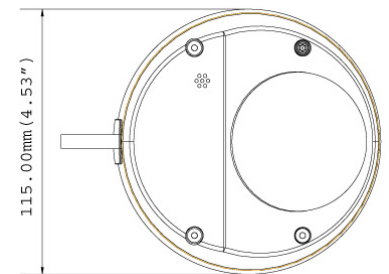

Dimensions